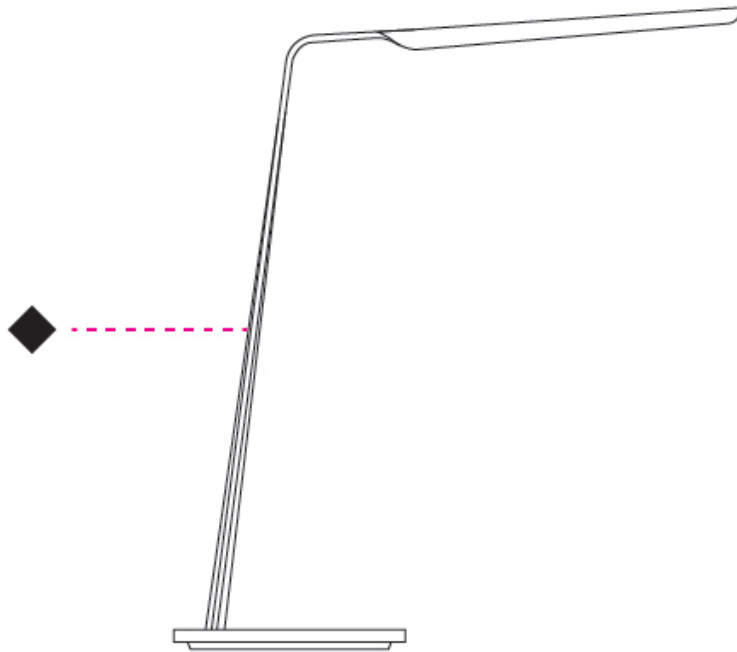

SWAN PORTABLE

D74008-

PROJECT	_____
TYPE	_____
SPECIFIER	_____
QUANTITY	_____
DATE	_____